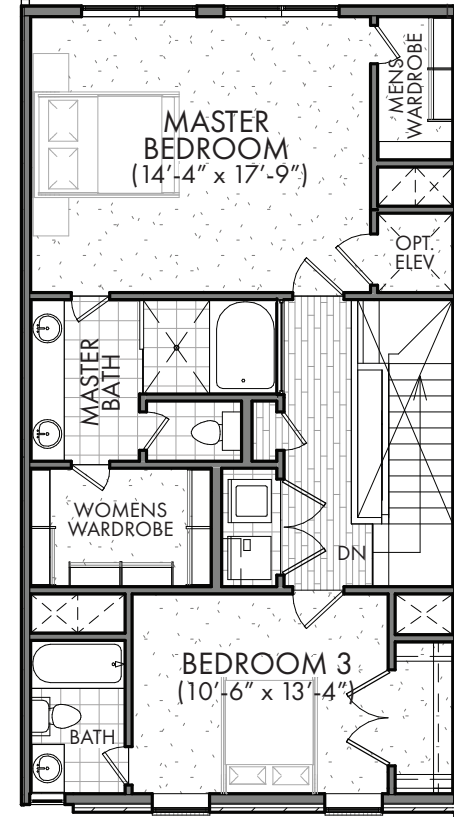

# LOFTS ON BENNETT AVENUE

Lower Greenville Area, Dallas, Texas

FIRST FLOOR  
387 SF

SECOND FLOOR  
891 SF

THIRD FLOOR  
953 SF

Plan C

Living Area: 2,231 SF

NOTE:  
PLAN IS SUBJECT TO CHANGE WITHOUT NOTICE  
SQUARE FOOTAGE OF LIVING AREA (APPROX.)