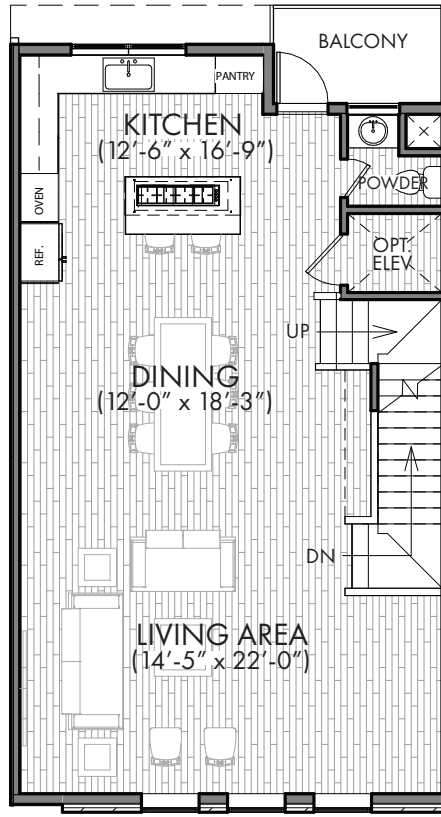

# LOFTS ON BENNETT AVENUE

Lower Greenville Area, Dallas, Texas

FIRST FLOOR  
387 SF

SECOND FLOOR  
891 SF

THIRD FLOOR  
953 SF

Plan C

Living Area: 2,231 SF

NOTE:  
PLAN IS SUBJECT TO CHANGE WITHOUT NOTICE  
SQUARE FOOTAGE OF LIVING AREA (APPROX.)