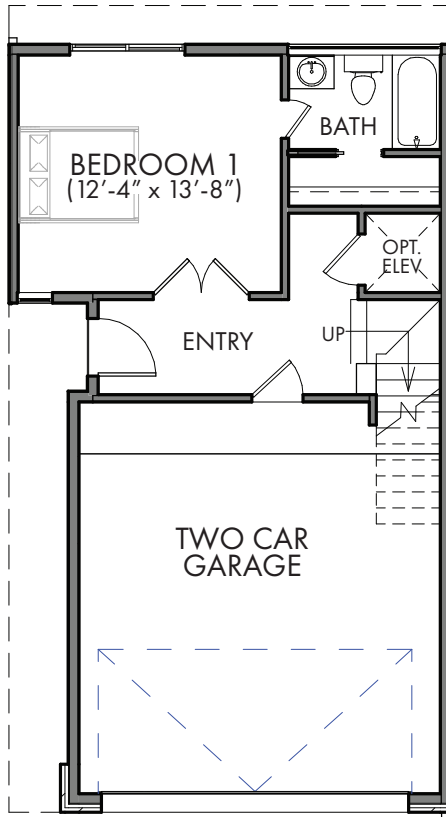

# LOFTS ON BENNETT AVENUE

Lower Greenville Area, Dallas, Texas

FIRST FLOOR  
387 SF

SECOND FLOOR  
891 SF

THIRD FLOOR  
953 SF

Plan C

Living Area: 2,231 SF

NOTE:  
PLAN IS SUBJECT TO CHANGE WITHOUT NOTICE  
SQUARE FOOTAGE OF LIVING AREA (APPROX.)