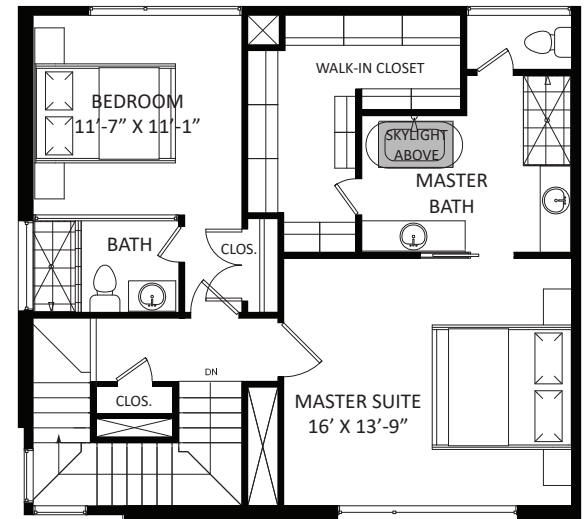

FIRST LEVEL

SECOND LEVEL

THIRD LEVEL

Lofts on West 18th—Ashley (Three-story)

COPYRIGHT 2018 L. Davis, Inc.

NOTE:
 PLAN IS SUBJECT TO CHANGE WITHOUT NOTICE
 SIDE WINDOWS ONLY APPLY TO END BUILDING
 SQUARE FOOTAGE AND DIMENSIONS OF LIVING AREA (APPROX.)

FIRST LEVEL	343 SF
SECOND LEVEL	898 SF
THIRD LEVEL	898 SF
TOTAL LIVING	2,139 SF